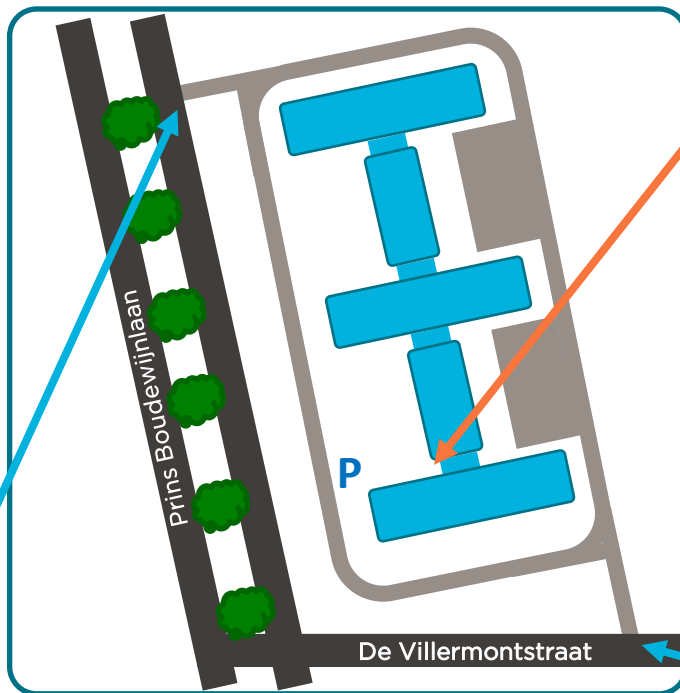

How to reach Flexso Kontich

You can find our Flexso Kontich office at Prins Boudewijnlaan 24A, 2550 Kontich.

Entrance:

Ring the bell on the black pole at the door so we can let you in.

We are on the second floor.

By car

Take "Exit 7 – Kontich" on the E19 Antwerp-Brussels. Take direction "Kontich". After 2km you will see the entrance of the parking.

Visitor parking in front of the office.

By train and/or bus

From Antwerp Central Station: line "32 Rooseveltplaats-Edegem", bus stop *Groeningelei* is in front of the office

From Kontich-Lint Station: line "135 Lier-Kontich-UZA", bus stop *De Villermontstraat*. Follow *De Villermontstraat* in the direction of the Quick burger restaurant, cross the expressway, entrance of the parking at the end of the street.